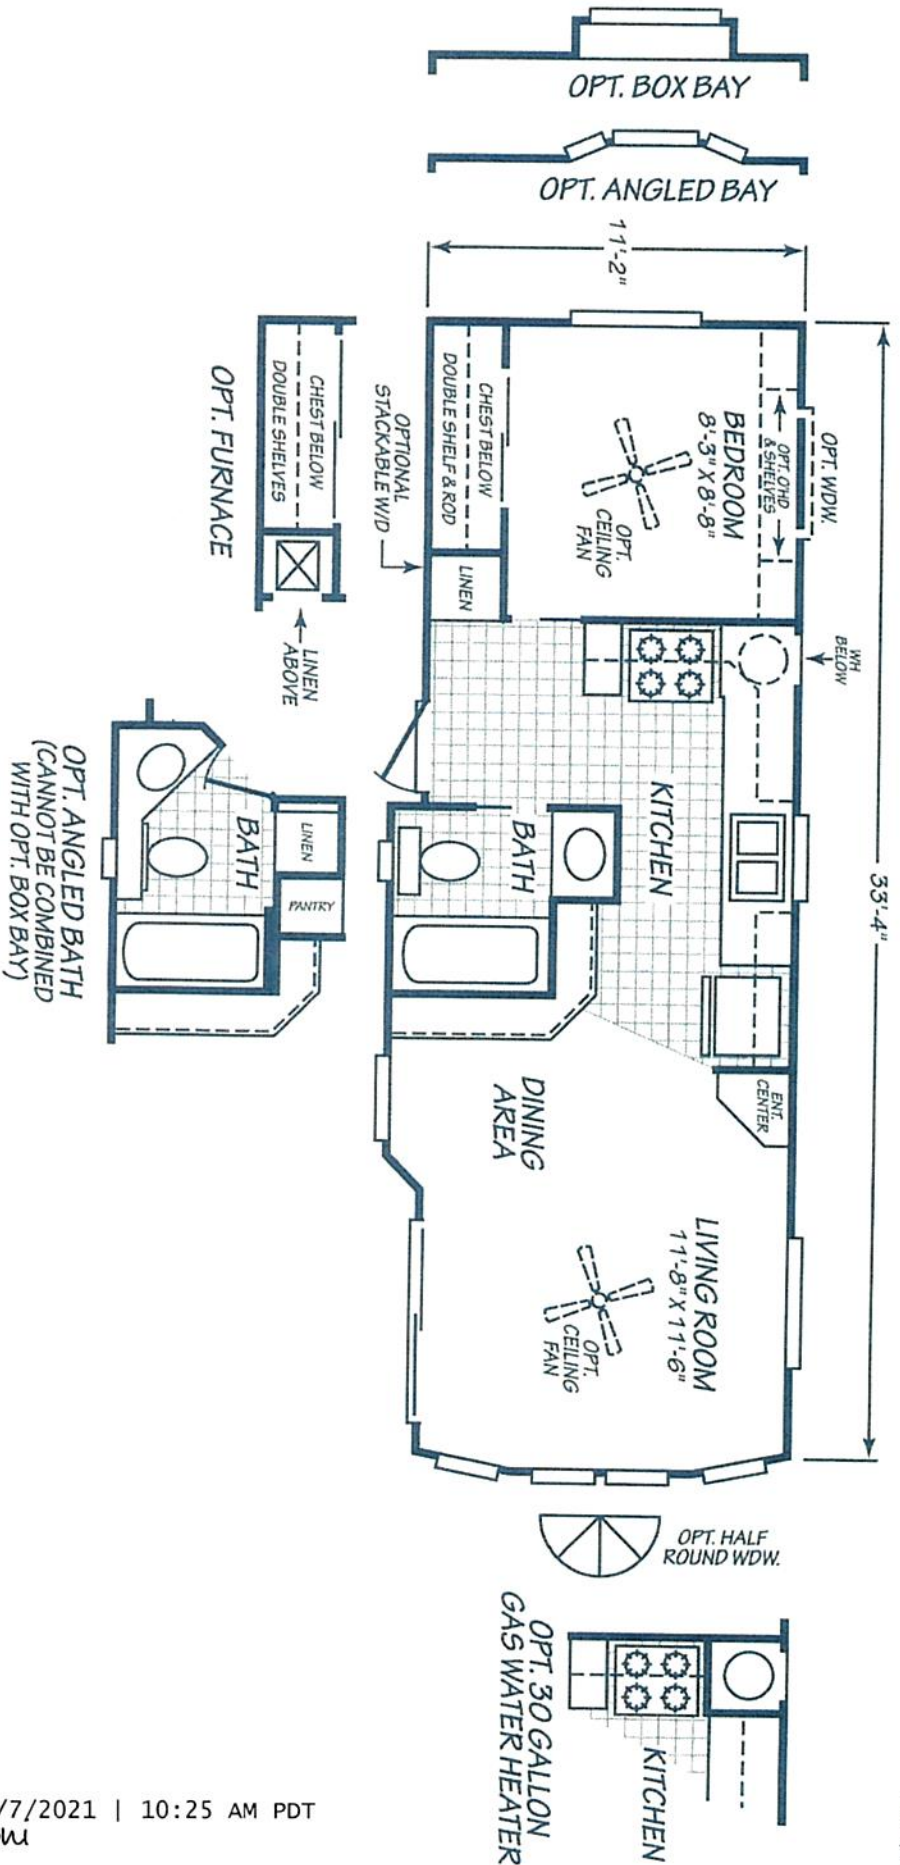

Crystal Canyon

Oak Park Series

398 SQ. FT. (Approximate) 1 Bedroom, 1 Bath

Last Updated: 12-2-20

RV PARK MODEL TRADERS
11111 E. Apache Trail
Apache Junction, AZ 85120

RVPMT.com | 1-800-297-0775

IMPORTANT: Alia Cima Corp reserves the right to modify, cancel or substitute products or features of this event at any time without prior notice or obligation. Pictures and other promotional materials are representative and may depict or contain floor plans, square footages, elevations, options, upgrades, extra design features, decorations, floor coverings, specialty light fixtures, custom paint and wall coverings, window treatments, landscaping, sound and alarm systems, furnishings, appliances, and other designer/decorator features and amenities that are not included as part of the home and/or may not be available at all locations. Home, pricing and community information is subject to change, and homes to prior sale, at any time without notice or obligation. ©2020 Alia Cima Corp. All rights reserved.